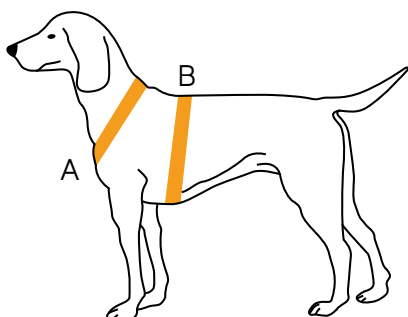

HIGH VISIBILITY DOG VEST

Head measures	Body measures	International Size
A	B	
cm. 44	cm. 58 > 70	S > M
cm. 54 > 68	cm. 62 > 74	L > XL