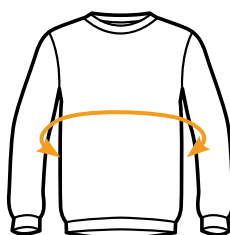

SIZE CONVERSIONS

HATS	
Head measurement	International Size
All RISERVA Hats	
cm. 55	S
cm. 57	M
cm. 59	L
cm. 61	XL
cm. 63	XXL

CHEEK RAISERS	
	International Size
cm. 1 h.	XS
cm. 1,5 h.	S
cm. 2,5 h.	M
cm. 3,5 h.	L

GLOVE SIZE CHART		
Hand measurement		Guys size
6.5" > 7.5"	16,5 > 19 cm.	S
7.5" > 8.5"	19 > 21,5 cm.	M
8.5" > 9.5"	21,5 > 24 cm.	L
9.5" > 10.5"	24 > 27 cm.	XL

Measure hand circumference as indicated

SWEATERS AND TROUSERS	
Italian Size	International Size
44	XS
46	S
48	M
50	L
52	XL
54	XXL
56	3XL